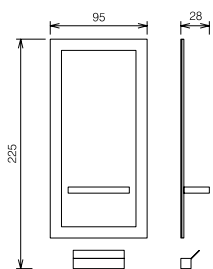

Epoque 1

Poggiapiedi .
foot-rest . repose pieds

Art. 9330

Specchiera in vetro fuso, finitura in vetro extrachiaro trasparente, specchio centrale a filo lucido illuminazione a led incorporata, piano lavoro in laminato, poggiapiedi incluso.

Looking glass in melted glass, finish in transparent extralight glass central mirror lighting by led incorporated, top in plastic laminated, foot-rests included.

Glace en verre fondu finissage en verre transparent extralight, miroir central, éclairage décorative à led incorporé, top en stratifié, repose pieds pas inclus.