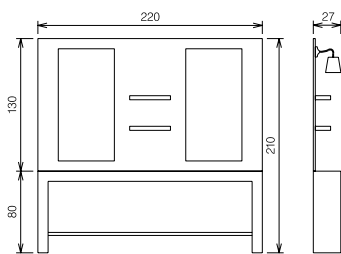

posti lavoro . styling units . coiffeuses

Liberty

bianco   nero   silver grey   rovere   wengè

Nobilitato per struttura. Pre-laminated for frame.
Laminé pour structure.

Art. 8268

Modulo 2 posti lavoro, struttura in nobilitato nei colori indicati, poggiapiedi in acciaio, lampada inclusa.

Styling unit 2 places, frame in pre-laminated in the colours indicated, foot rest in steel, decorative lamp included.

Coiffeuse à 2 places, structure en melaminé dans les couleurs indiquées, repose pieds en métal, lampe decorative incorporée.