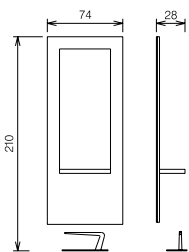

posti lavoro . styling units . coiffeuses

Wallpaper

Royal Wall