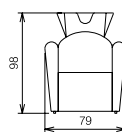

Royal Wash Massage

Art. 8070 Wash

Struttura imbottita e ricoperta in skai, colore tappezzeria a scelta, lavello basculante, porta shampo posteriore.

Frame guilted and covered with skai, tilting white basin, shampoo holder on the backside, upholstery in skai.

Structure rembournée et recouverte en skai, cuvette blanche basculante, porte shampoings posterieur, tapisserie en skai.

Art. 8075 Wash Relax

Struttura imbottita e ricoperta in skai, colore tappezzeria a scelta, lavello basculante, porta shampo posteriore, poggiatesta regolabile elettronicamente per servizio relax.

Frame guilted and covered with skai, tilting white basin, shampoo holder on the backside, adjusting leg rest by electronics, upholstery in skai.

Structure rembournée et recouverte en skai, cuvette blanche basculante, porte shampoings posterieur, repose jambes réglable par l'électronique, tapisserie en skai.

Art. 8077 Wash Massage

Struttura imbottita e ricoperta in skai, colore tappezzeria a scelta, lavello basculante, porta shampo posteriore, poggiatesta regolabile elettronicamente per servizio relax, massaggio totale linfodrenante a flusso d'aria a variazione continua nella seduta e nello schienale.

Frame guilted and covered with skai, tilting white basin, shampoo holder on the backside, adjusting leg rest by electronics, full lymph-draining and invigorating massage by air flux in the back and the seat, upholstery in skai.

Structure rembournée et recouverte en skai, cuvette blanche basculante, porte shampoings posterieur, repose jambes réglable par l'électronique, massage total lympho-drainant et tonifiant par flux d'air à variation continue dans le dossier et l'assise, tapisserie en skai.