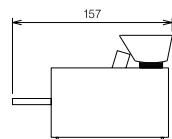

Royal Wash Massage

Art. 8070 Wash

Struttura imbottita e ricoperta in skai, colore tappezzeria a scelta, lavello basculante, porta shampo posteriore.

Frame guilted and covered with skai, tilting white basin, shampoo holder on the backside, upholstery in skai.

Structure rembournée et recouverte en skai, cuvette blanche basculante, porte shampoings posterieur, tapisserie en skai.

Art. 8075 Wash Relax

Struttura imbottita e ricoperta in skai, colore tappezzeria a scelta, lavello basculante, porta shampo posteriore, poggiatesta regolabile elettronicamente per servizio relax.

Frame guilted and covered with skai, tilting white basin, shampoo holder on the backside, adjusting leg rest by electronics, upholstery in skai.

Structure rembournée et recouverte en skai, cuvette blanche basculante, porte shampoings posterieur, repose jambes réglable par l'électronique, tapisserie en skai.

Art. 8077 Wash Massage

Struttura imbottita e ricoperta in skai, colore tappezzeria a scelta, lavello basculante, porta shampo posteriore, poggiatesta regolabile elettronicamente per servizio relax, massaggio totale linfodrenante a flusso d'aria a variazione continua nella seduta e nello schienale.

Frame guilted and covered with skai, tilting white basin, shampoo holder on the backside, adjusting leg rest by electronics, full lymph-draining and invigorating massage by air flux in the back and the seat, upholstery in skai.

Structure rembournée et recouverte en skai, cuvette blanche basculante, porte shampoings posterieur, repose jambes réglable par l'électronique, massage total lympho-drainant et tonifiant par flux d'air à variation continue dans le dossier et l'assise, tapisserie en skai.