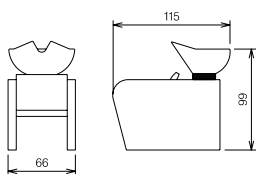

lavaggi . wash systems . bacs de lavage

Eddie

Eddie Relax

Eddie Massage

Art. 8060/16

Struttura imbottita e ricoperta in skai, lavello bianco basculante, porta shampo posteriore, tappezzeria in skai.

Frame guilted and covered with skai, tilting white basin, shampoo holder on the backside, upholstery in skai.