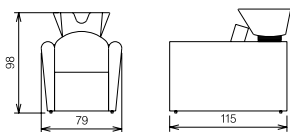

Royal Wash Massage

Art. 8070 Wash

Struttura imbottita e ricoperta in skai, colore tappezzeria a scelta, lavello basculante, porta shampo posteriore.

Frame guilted and covered with skai, tilting white basin, shampoo holder on the backside, upholstery in skai.

Structure rembournée et recouverte en skai, cuvette blanche basculante, porte shampoings posterieur, tapisserie en skai.

Art. 8075 Wash Relax

Struttura imbottita e ricoperta in skai, colore tappezzeria a scelta, lavello basculante, porta shampo posteriore, poggiatesta regolabile elettronicamente per servizio relax.

Frame guilted and covered with skai, tilting white basin, shampoo holder on the backside, adjusting leg rest by electronics, upholstery in skai.

Structure rembournée et recouverte en skai, cuvette blanche basculante, porte shampoings posterieur, repose jambes réglable par l'électronique, tapisserie en skai.

Art. 8077 Wash Massage

Struttura imbottita e ricoperta in skai, colore tappezzeria a scelta, lavello basculante, porta shampo posteriore, poggiatesta regolabile elettronicamente per servizio relax, massaggio totale linfodrenante a flusso d'aria a variazione continua nella seduta e nello schienale.

Frame guilted and covered with skai, tilting white basin, shampoo holder on the backside, adjusting leg rest by electronics, full lymph-draining and invigorating massage by air flux in the back and the seat, upholstery in skai.

Structure rembournée et recouverte en skai, cuvette blanche basculante, porte shampoings posterieur, repose jambes réglable par l'électronique, massage total lympho-drainant et tonifiant par flux d'air à variation continue dans le dossier et l'assise, tapisserie en skai.