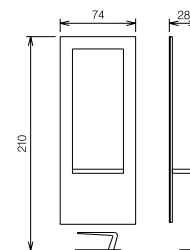

Art. 8242/16

Struttura in nobilitato nei colori indicati, piano di lavoro in alluminio con foro porta phon, poggiatesta non incluso.

Frame in pre-laminated in the indicated colours top in aluminium with arrangement for dryer holder, foot rest not included.

Structure en laminé dans les couleurs indiqués, plan de travail en aluminium avec trou porte sechoir, repose pieds pas inclus.