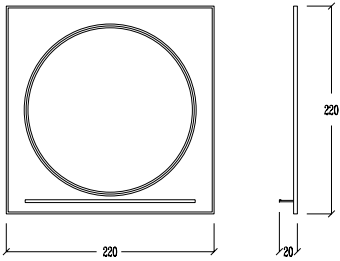

posti lavoro . styling units . coiffeuses
Watch

Art. 9328

Struttura in laminato plastico, cornice e poggiatesta in acciaio inox.
Structure in plastic laminated, frame and foot rest in stainless steel.
Structure en stratifié, cadre et repose-pied en acier inox.