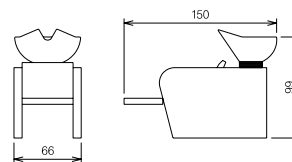

lavaggi . wash systems . bacs de lavage

Eddie

Eddie Relax

Eddie Massage

Art. 8060/16

Struttura imbottita e ricoperta in skai, lavello bianco basculante, porta shampo posteriore, tappezzeria in skai.

Frame guilted and covered with skai, tilting white basin, shampoo holder on the backside, upholstery in skai.